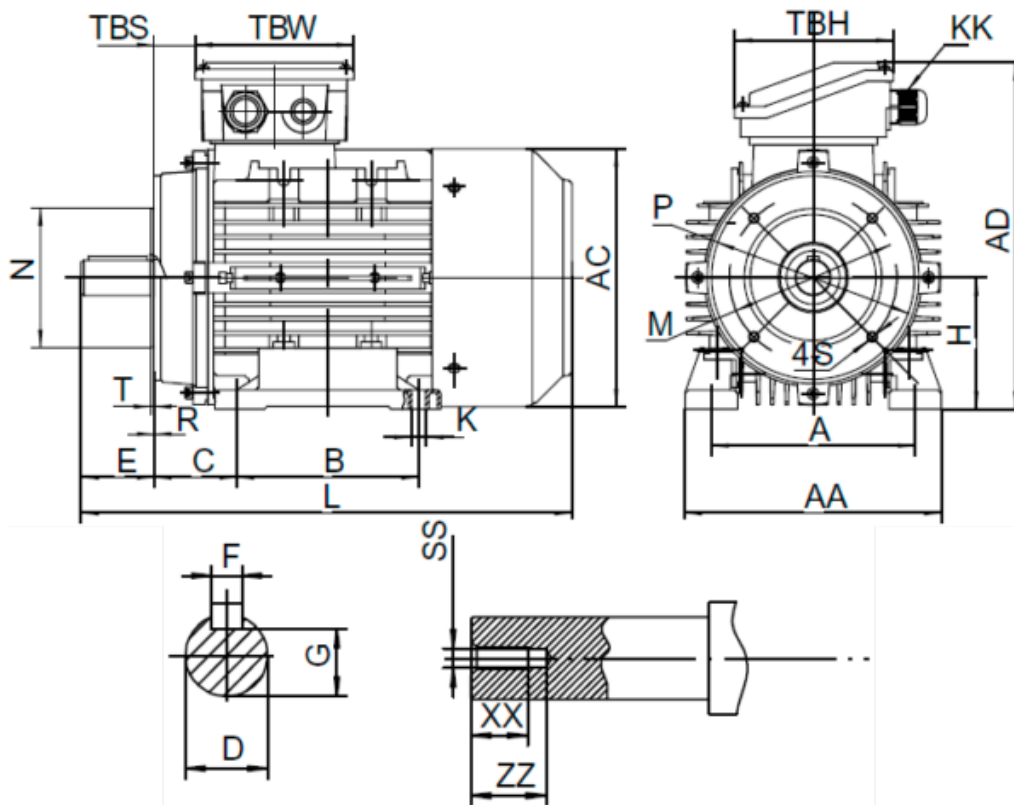

Data Sheet

Article number: 25180075021640

Description: Kleedrive T3A 132S2-2 7.5kw 2800 rpm UL/CSA
3x230/400V 50 HZ IP55 B34 Eff=90,1%

Measures

A = 216	F = 10	R = 0	ZZ = 37
AA = 260	G = 33	S = M10	
AC = Ø261	H = 132	SS = M12	
AD = 323	HD = 191	T = 3.5	
B = 140	L = 460	TBH = 118	
C = 89	M = Ø165	TBS = 36.5	
D = Ø38	N = Ø130	TBW = 118	
E = 80	P = Ø200	XX = 28	